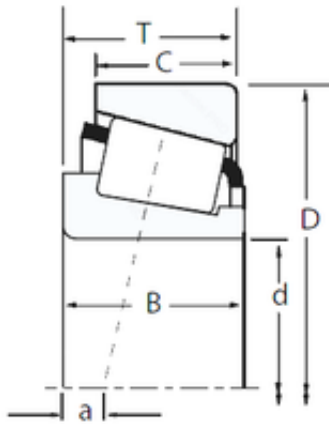

## TIF bearing co.,ltd

Timken Imperial Tapered Roller Bearings  
 Jf4049/Jf4010 Jf4049/10 H414245/10  
 H414245/H414210 ...

Bearing No. Jf4049/Jf4010

Size	40x85x33 mm
Bore Diameter	40 mm
Outer Diameter	85 mm
Width	33 mm
d	40 mm
D	85 mm
T	33 mm
B	32,5 mm
C	28 mm
R	2,5 mm
r	2 mm
Weight	0,9 Kg
Dynamic load rating radial (C)	137 kN
Calculation factor (e)	0,34

Jf4049/Jf4010 Bearing 2D drawings and 3D CAD models