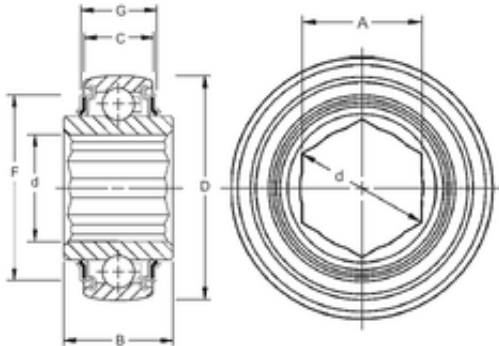

TIF bearing co.,ltd

Timken W208PPB16 deep groove ball bearings

Bearing No. W208PPB16

Size	36.65x80x36.53 mm
Bore Diameter	36,65 mm
Outer Diameter	80 mm
Width	36,53 mm
d	36,65 mm
D	80 mm
B	36,53 mm
C	18 mm
A	31,77 mm
F	68,43 mm
G	25,27 mm
Weight	0,658 Kg
Basic dynamic load rating (C)	36 kN

W208PPB16 Bearing 2D drawings and 3D CAD models