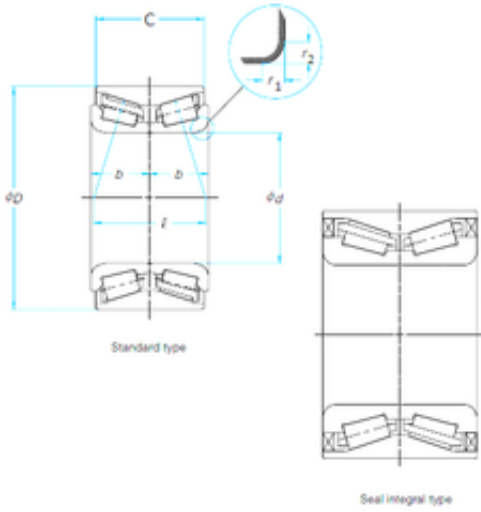

## Timken JRM3940X2/JRM4068XD tapered roller bearings

Bearing No. JRM3940X2/JRM4068XD

Size	40x68x42 mm
Bore Diameter	40 mm
Outer Diameter	68 mm
Width	42 mm
d	40 mm
D	68 mm
B	42 mm
C	42 mm

JRM3940X2/JRM4068XD Bearing 2D drawings and 3D CAD models