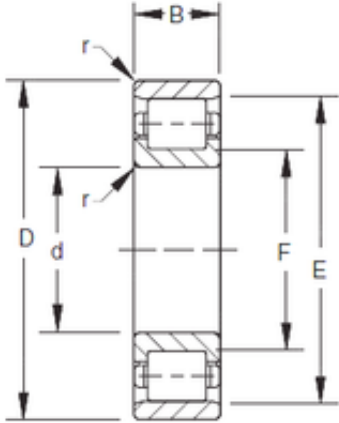

TIF bearing co.,ltd

RF
RIF

Timken 480RF30 cylindrical roller bearings

Bearing No. 480RF30

Bore Diameter	480 mm
Outer Diameter	660 mm
d	480 mm
F	518 mm
D	700 mm
E	660 mm
B	165 mm
C	165 mm
r max	5 mm

480RF30 Bearing 2D drawings and 3D CAD models