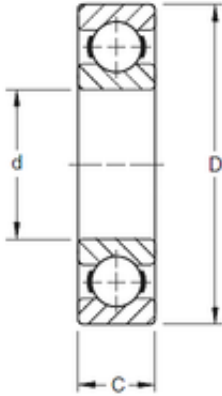

### Timken 57BIC251 deep groove ball bearings

Bearing No. 57BIC251

Size	146.05x196.85x25.4 mm
Bore Diameter	146,05 mm
Outer Diameter	196,85 mm
Width	25,4 mm
d	146,05 mm
D	196,85 mm
B	25,4 mm
C	25,4 mm
Weight	2,5 Kg
Basic dynamic load rating (C)	80 kN

57BIC251 Bearing 2D drawings and 3D CAD models