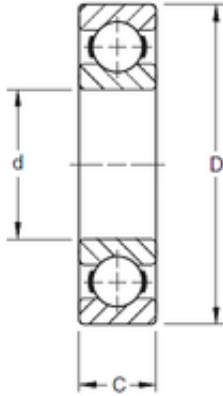

### Timken 9104K deep groove ball bearings

Bearing No. 9104K

Size	20x42x12 mm
Bore Diameter	20 mm
Outer Diameter	42 mm
Width	12 mm
d	20 mm
D	42 mm
B	12 mm
C	12 mm
Weight	0,073 Kg
Basic dynamic load rating (C)	10700 kN

9104K Bearing 2D drawings and 3D CAD models