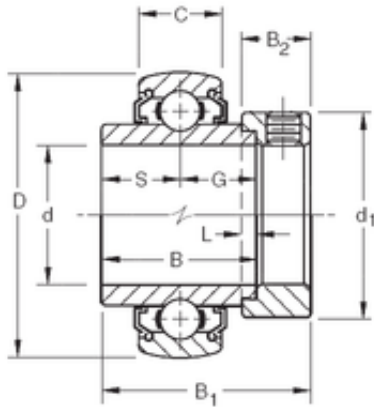

TIF bearing co.,ltd

Timken 1015KLLB deep groove ball bearings

Bearing No. 1015KLLB

Size	23.8125x52x34.92 mm
Bore Diameter	23,8125 mm
Outer Diameter	52 mm
Width	34,92 mm
d	23,8125 mm
D	52 mm
B	34,92 mm
C	15 mm
d1	38,1 mm
B1	44,45 mm
B2	13,49 mm
G	17,46 mm
L	3,97 mm
S	17,46 mm
Weight	0,254 Kg
Basic dynamic load rating (C)	15,8 kN

1015KLLB Bearing 2D drawings and 3D CAD models