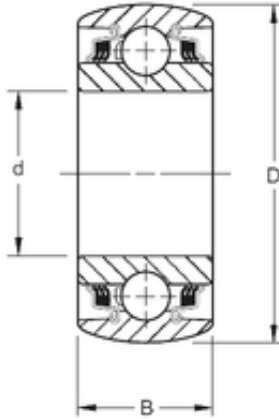

TIF bearing co.,ltd

ROUND BORE

Timken W214PPB2 deep groove ball bearings

Bearing No. W214PPB2

Size	70x125x39.69 mm
Bore Diameter	70 mm
Outer Diameter	125 mm
Width	39,69 mm
d	70 mm
D	125 mm
B	39,69 mm
C	39,69 mm
Weight	1,796 Kg
Basic dynamic load rating (C)	71 kN

W214PPB2 Bearing 2D drawings and 3D CAD models