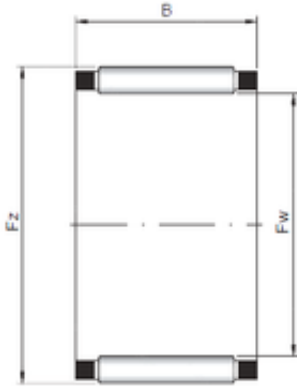

TIF bearing co.,ltd

ISO K72X80X25 needle roller bearings

Bearing No. K72X80X25

| | |
|----------------|-------------|
| Size | 72x80x25 mm |
| Bore Diameter | 72 mm |
| Outer Diameter | 80 mm |
| Width | 25 mm |
| Fw | 72 mm |
| Ew | 80 mm |
| B | 25 mm |

K72X80X25 Bearing 2D drawings and 3D CAD models