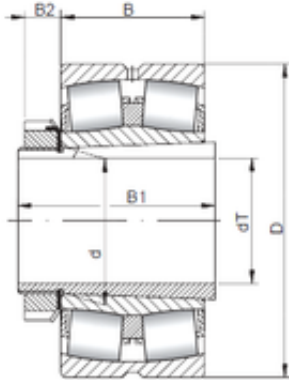

### ISO 23988 KCW33+H3988 spherical roller bearings

Bearing No. 23988 KCW33+H3988

Size	440x600x118 mm
Bore Diameter	440 mm
Outer Diameter	600 mm
Width	118 mm
d	440 mm
d1	410 mm
D	600 mm
B	118 mm
C	118 mm
B1	189 mm
B2	60 mm

23988 KCW33+H3988 Bearing 2D drawings and 3D CAD models