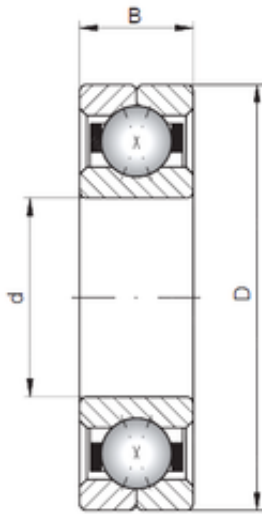

TIF bearing co.,ltd

ISO Q206 angular contact ball bearings

Bearing No. Q206

Size	30x62x16 mm
Bore Diameter	30 mm
Outer Diameter	62 mm
Width	16 mm
d	30 mm
D	62 mm
B1	16 mm
C	16 mm

Q206 Bearing 2D drawings and 3D CAD models